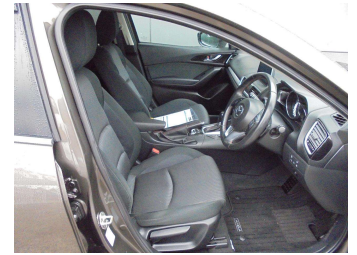

2015 Mazda Axela 20-S Touring

Purchase Price **$17,990**
Includes GST, Registration & Licensing

Finance may be available on this vehicle. Ask one of our friendly staff for more information.

Gain peace of mind with Mechanical Breakdown Insurance. **Ask us how.**

Top features

- » 18 inch alloys
- » 5 Door
- » 6 Speed Auto
- » ABS Braking w/ EBD
- » Alloy wheels
- » Auto on Highbeam
- » Automatic lights
- » Automatic wipers
- » AUX/USB
- » Blind Spot Warning
- » Bluetooth
- » Cd player
- » Child seat anchor poin...
- » Cruise Control
- » Digital Display
- » Dual zone climate air...
- » Electric Mirrors (Retr...
- » Electric windows

Body Style
5 door, Hatchback

Odometer
65,800 km

Engine
2000 cc

Fuel Type
Petrol

Transmission
Automatic , Front Wheel

Wheels
18", Factory Alloys

VIN
-

Interior
Black, Cloth

Safety

Based on 2023 UCSR rating for 13-19 models

Reg No.
-

Ext Colour
Titaium Flash Mica

History
Ex-Overseas

Seats
5 seats, Cloth

CO2 Emissions
-

Energy Economy
☆☆☆☆☆☆
Annual fuel cost not available

Energy Consumption unknown.

Stock ID: 10744

Metro Motors | Phone 07 957 9700 | Email office@metromotors.co.nz
400 Te Rapa Rd, Te Rapa, Hamilton, New Zealand
www.metromotors.co.nz

4.85 | 494 reviews