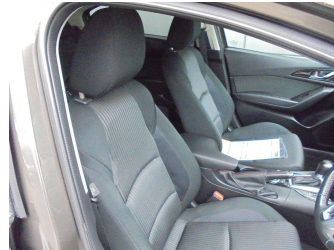

2015 Mazda Axela 20-S Touring

Purchase Price **$17,990**
Includes GST, Registration & Licensing

Finance may be available on this vehicle. Ask one of our friendly staff for more information.

Gain peace of mind with Mechanical Breakdown Insurance. **Ask us how.**

Top features

- » 18 inch alloys
- » 5 Door
- » 6 Speed Auto
- » ABS Braking w/ EBD
- » Alloy wheels
- » Auto on Highbeam
- » Automatic lights
- » Automatic wipers
- » AUX/USB
- » Blind Spot Warning
- » Bluetooth
- » Cd player
- » Child seat anchor poin...
- » Cruise Control
- » Digital Display
- » Dual zone climate air...
- » Electric Mirrors (Retr...
- » Electric windows

Body Style
5 door, Hatchback

Odometer
65,800 km

Engine
2000 cc

Fuel Type
Petrol

Transmission
Automatic , Front Wheel

Wheels
18", Factory Alloys

VIN
-

Interior
Black, Cloth

Safety

Based on 2023 UCSR rating for 13-19 models

Reg No.
-

Ext Colour
Titaium Flash Mica

History
Ex-Overseas

Seats
5 seats, Cloth

CO2 Emissions
-

Energy Economy
☆☆☆☆☆☆
Annual fuel cost not available

Energy Consumption unknown.

Stock ID: 10744

Metro Motors | Phone 07 957 9700 | Email office@metromotors.co.nz
400 Te Rapa Rd, Te Rapa, Hamilton, New Zealand
www.metromotors.co.nz

4.85 | 494 reviews