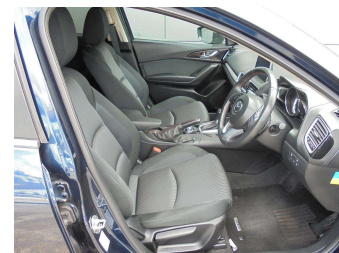

2015 Mazda Axela 20-S Touring

Purchase Price **$17,990**
Includes GST, Registration & Licensing

Finance may be available on this vehicle. Ask one of our friendly staff for more information.

Gain peace of mind with Mechanical Breakdown Insurance. **Ask us how.**

Top features

- » 18 inch alloys
- » 5 Door
- » 6 Speed Auto
- » ABS Braking w/ EBD
- » AFS
- » Auto on Highbeam
- » Automatic lights
- » Automatic wipers
- » AUX/USB
- » Blind Spot Warning
- » Body Kit
- » BOSE Surround
- » Cd player
- » Child seat anchor poin...
- » Cruise Control
- » Digital Display
- » Dual zone climate air...
- » Electric Mirrors (Retr...

Body Style
5 door, Hatchback

Odometer
72,127 km

Engine
2000 cc

Fuel Type
Petrol

Transmission
Automatic , Front Wheel

Wheels
18", Factory Alloys

VIN
7AT0C13JX24201600

Interior
Black, Cloth

Safety

Based on 2023 UCSR rating for 13-19 models

Reg No.
-

Ext Colour
Deep Crystal Blue Mica

History
Ex-Overseas

Seats
5 seats, Cloth

CO2 Emissions
★★★★☆
143 grams/km

Energy Economy
★★★★☆☆
Annual fuel cost of $2,430
6.2L per 100km

Cost per year is an estimate based on petrol price of $2.80 per litre and an average distance of 14000 km. Emissions and Energy Economy figures standardised to 3P WLTP.

Stock ID: 10634

Metro Motors | Phone 07 957 9700 | Email office@metromotors.co.nz
400 Te Rapa Rd, Te Rapa, Hamilton, New Zealand
www.metromotors.co.nz

★★★★★
4.85 | 494 reviews