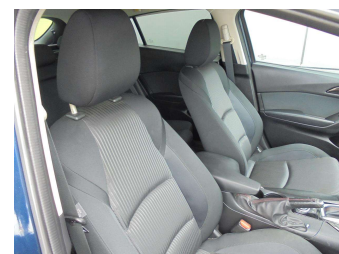

2015 Mazda Axela 20-S Touring

Purchase Price **$17,990**
Includes GST, Registration & Licensing

Finance may be available on this vehicle. Ask one of our friendly staff for more information.

Gain peace of mind with Mechanical Breakdown Insurance. **Ask us how.**

Top features

- » 18 inch alloys
- » 5 Door
- » 6 Speed Auto
- » ABS Braking w/ EBD
- » AFS
- » Auto on Highbeam
- » Automatic lights
- » Automatic wipers
- » AUX/USB
- » Blind Spot Warning
- » Body Kit
- » BOSE Surround
- » Cd player
- » Child seat anchor poin...
- » Cruise Control
- » Digital Display
- » Dual zone climate air...
- » Electric Mirrors (Retr...

Body Style
5 door, Hatchback

Odometer
72,127 km

Engine
2000 cc

Fuel Type
Petrol

Transmission
Automatic , Front Wheel

Wheels
18", Factory Alloys

VIN
7AT0C13JX24201600

Interior
Black, Cloth

Safety

Based on 2023 UCSR rating for 13-19 models

Reg No.
-

Ext Colour
Deep Crystal Blue Mica

History
Ex-Overseas

Seats
5 seats, Cloth

CO2 Emissions
★★★★☆
143 grams/km

Energy Economy
★★★★☆☆
Annual fuel cost of $2,430
6.2L per 100km

Cost per year is an estimate based on petrol price of $2.80 per litre and an average distance of 14000 km. Emissions and Energy Economy figures standardised to 3P WLTP.

Stock ID: 10634

Metro Motors | Phone 07 957 9700 | Email office@metromotors.co.nz
400 Te Rapa Rd, Te Rapa, Hamilton, New Zealand
www.metromotors.co.nz

★★★★★
4.85 | 494 reviews