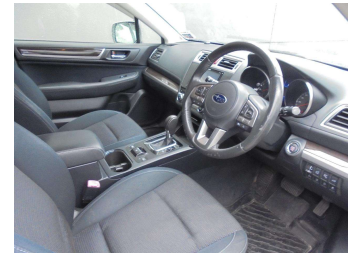

2015 Subaru Outback 2.5 Sport Eyesight

Purchase Price **$16,990**
Includes GST, Registration & Licensing

Finance may be available on this vehicle. Ask one of our friendly staff for more information.

Gain peace of mind with Mechanical Breakdown Insurance. **Ask us how.**

1. **Top features**
2. » 17 inch alloy wheels
   - » 5 Door
   - » 6 speed CVT auto
   - » ABS Braking w/ EBD
   - » Automatic lights
   - » Automatic wipers
   - » AUX/USB
   - » AWD
   - » Blind Spot Warning
   - » Bluetooth
   - » Child seat anchor poin...
   - » Cruise Control
   - » Digital Display
   - » Dual zone climate air...
   - » Electric Drivers Seat
   - » Electric Mirrors (Retr...
   - » Electric Tail gate
   - » Electric Tailgate

Body Style
5 door, Station Wagon

Odometer
128,238 km

Engine
2500 cc

Fuel Type
Petrol

Transmission
Automatic , AWD

Wheels
17", Alloys

VIN
7AT0GF16X21019172

Interior
Black, Cloth

Safety

Based on 2023 VSRR rating

Reg No.
PKK88

Ext Colour
Ice Silver Metallic

History
-

Seats
5 seats, Cloth

CO2 Emissions
★★★★☆
179 grams/km

Energy Economy
★★★★☆☆

Annual fuel cost of $2,980
7.6L per 100km

Cost per year is an estimate based on petrol price of $2.80 per litre and an average distance of 14000 km. Emissions and Energy Economy figures standardised to 3P WLTP.

Stock ID: 10752

Metro Motors | Phone 07 957 9700 | Email office@metromotors.co.nz
400 Te Rapa Rd, Te Rapa, Hamilton, New Zealand
www.metromotors.co.nz