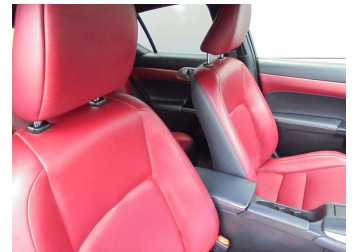

2016 Lexus CT 200h F-SPORT

Purchase Price **$25,990**
Includes GST, Registration & Licensing

Finance may be available on this vehicle. Ask one of our friendly staff for more information.

Gain peace of mind with Mechanical Breakdown Insurance. **Ask us how.**

Top features

- » 17 inch alloy wheels
- » 5 Door
- » 6 speed CVT auto
- » ABS Braking w/ EBD
- » Air Conditioning
- » Auto on Highbeam
- » Automatic lights
- » Automatic wipers
- » AUX/USB
- » Bluetooth
- » Body Kit (Factory)
- » Cd player
- » Child seat anchor poin...
- » Cruise control
- » Cruise Control
- » Daytime running lights
- » Digital Display
- » Dual zone climate air...

Body Style
5 door, Hatchback

Odometer
72,305 km

Engine
1800 cc

Fuel Type
Hybrid

Transmission
Automatic , Front Wheel

Wheels
17", Alloys

VIN
-

Interior
Dark Red, Leather

Safety
-

Reg No.
-

Ext Colour
Nebula Grey

History
Ex-Overseas

Seats
5 seats, Leather

CO2 Emissions
-

Energy Economy
-

Stock ID: 10781

Metro Motors | Phone 07 957 9700 | Email office@metromotors.co.nz
400 Te Rapa Rd, Te Rapa, Hamilton, New Zealand
www.metromotors.co.nz

4.83 | 523 reviews