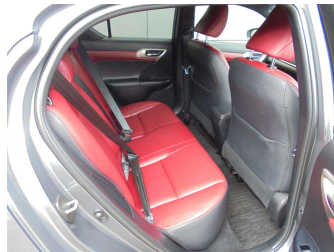

2016 Lexus CT 200h F-SPORT

Purchase Price **$25,990**
Includes GST, Registration & Licensing

Finance may be available on this vehicle. Ask one of our friendly staff for more information.

Gain peace of mind with Mechanical Breakdown Insurance. **Ask us how.**

Top features

- » 17 inch alloy wheels
- » 5 Door
- » 6 speed CVT auto
- » ABS Braking w/ EBD
- » Air Conditioning
- » Auto on Highbeam
- » Automatic lights
- » Automatic wipers
- » AUX/USB
- » Bluetooth
- » Body Kit (Factory)
- » Cd player
- » Child seat anchor poin...
- » Cruise control
- » Cruise Control
- » Daytime running lights
- » Digital Display
- » Dual zone climate air...

Body Style
5 door, Hatchback

Odometer
72,305 km

Engine
1800 cc

Fuel Type
Hybrid

Transmission
Automatic , Front Wheel

Wheels
17", Alloys

VIN
-

Interior
Dark Red, Leather

Safety
-

Reg No.
-

Ext Colour
Nebula Grey

History
Ex-Overseas

Seats
5 seats, Leather

CO2 Emissions
-

Energy Economy
-

Stock ID: 10781

Metro Motors | Phone 07 957 9700 | Email office@metromotors.co.nz
400 Te Rapa Rd, Te Rapa, Hamilton, New Zealand
www.metromotors.co.nz

4.83 | 523 reviews