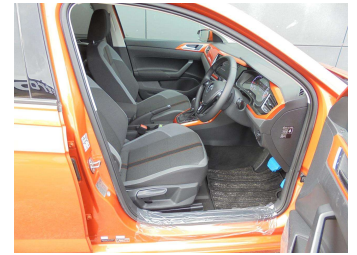

2019 Volkswagen Polo TSI High Line

Purchase Price **$19,990**
Includes GST, Registration & Licensing

Finance may be available on this vehicle. Ask one of our friendly staff for more information.

Gain peace of mind with Mechanical Breakdown Insurance. **Ask us how.**

Top features

- » 17 inch alloy wheels
- » 5 Door
- » ABS Braking w/ EBD
- » Android auto
- » Apple car play
- » Automatic lights
- » Automatic wipers
- » AUX/USB
- » Bluetooth
- » Child seat anchor poin...
- » Cruise Control
- » Daytime running lights
- » Drivers Knee Airbag
- » Electric Mirrors (Retr...
- » Electric windows
- » Electronic Parking Bra...
- » Front, side and curtai...
- » Heated mirrors

Body Style
5 door, Hatchback

Odometer
37,437 km

Engine
1000 cc

Fuel Type
Petrol

Transmission
Automatic , Front Wheel

Wheels
17", Factory Alloys

VIN
WVWZZZAWZKU007437

Interior
Grey , Cloth

Safety

Based on 2023 VSRR rating

Reg No.
-

Ext Colour
Energetic Orange.

History
Ex-Overseas, 1 owner

Seats
5 seats, Cloth

CO2 Emissions
★★★★☆
143 grams/km

Energy Economy
★★★★☆☆
Annual fuel cost of $2,390
6.1L per 100km

Cost per year is an estimate based on petrol price of $2.80 per litre and an average distance of 14000 km. Emissions and Energy Economy figures standardised to 3P WLTP.

Stock ID: 10756

Metro Motors | Phone 07 957 9700 | Email office@metromotors.co.nz
400 Te Rapa Rd, Te Rapa, Hamilton, New Zealand
www.metromotors.co.nz