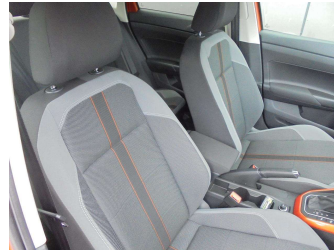

2019 Volkswagen Polo TSI High Line

Purchase Price **$19,990**
Includes GST, Registration & Licensing

Finance may be available on this vehicle. Ask one of our friendly staff for more information.

Gain peace of mind with Mechanical Breakdown Insurance. **Ask us how.**

Top features

- » 17 inch alloy wheels
- » 5 Door
- » ABS Braking w/ EBD
- » Android auto
- » Apple car play
- » Automatic lights
- » Automatic wipers
- » AUX/USB
- » Bluetooth
- » Child seat anchor poin...
- » Cruise Control
- » Daytime running lights
- » Drivers Knee Airbag
- » Electric Mirrors (Retr...
- » Electric windows
- » Electronic Parking Bra...
- » Front, side and curtai...
- » Heated mirrors

Body Style
5 door, Hatchback

Odometer
37,437 km

Engine
1000 cc

Fuel Type
Petrol

Transmission
Automatic , Front Wheel

Wheels
17", Factory Alloys

VIN
WVWZZZAWZKU007437

Interior
Grey , Cloth

Safety

Based on 2023 VSRR rating

Reg No.
-

Ext Colour
Energetic Orange.

History
Ex-Overseas, 1 owner

Seats
5 seats, Cloth

CO2 Emissions
★★★★☆
143 grams/km

Energy Economy
★★★★☆☆
Annual fuel cost of $2,390
6.1L per 100km

Cost per year is an estimate based on petrol price of $2.80 per litre and an average distance of 14000 km. Emissions and Energy Economy figures standardised to 3P WLTP.

Stock ID: 10756

Metro Motors | Phone 07 957 9700 | Email office@metromotors.co.nz
400 Te Rapa Rd, Te Rapa, Hamilton, New Zealand
www.metromotors.co.nz