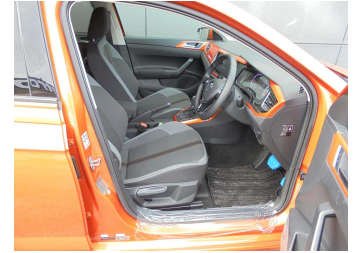

2019 Volkswagen Polo TSI High Line

Purchase Price **$19,990**
Includes GST, Registration & Licensing

Finance may be available on this vehicle. Ask one of our friendly staff for more information.

Gain peace of mind with Mechanical Breakdown Insurance. **Ask us how.**

Top features

- » 17 inch alloy wheels
- » 5 Door
- » ABS Braking w/ EBD
- » Android auto
- » Apple car play
- » Automatic lights
- » Automatic wipers
- » AUX/USB
- » Bluetooth
- » Child seat anchor poin...
- » Cruise Control
- » Daytime running lights
- » Drivers Knee Airbag
- » Electric Mirrors (Retr...
- » Electric windows
- » Electronic Parking Bra...
- » Front, side and curtai...
- » Heated mirrors

Body Style
5 door, Hatchback

Odometer
37,437 km

Engine
1000 cc

Fuel Type
Petrol

Transmission
Automatic , Front Wheel

Wheels
17", Factory Alloys

VIN
WVWZZZAWZKU007437

Interior
Grey , Cloth

Safety

Based on 2023 VSRR rating

Reg No.
QTN830

Ext Colour
Energetic Orange.

History
Ex-Overseas, 1 owner

Seats
5 seats, Cloth

CO2 Emissions
★★★★☆
143 grams/km

Energy Economy
★★★★☆☆

Annual fuel cost of $2,390
6.1L per 100km

Cost per year is an estimate based on petrol price of $2.80 per litre and an average distance of 14000 km. Emissions and Energy Economy figures standardised to 3P WLTP.

Stock ID: 10756

Metro Motors | Phone 07 957 9700 | Email office@metromotors.co.nz
400 Te Rapa Rd, Te Rapa, Hamilton, New Zealand
www.metromotors.co.nz